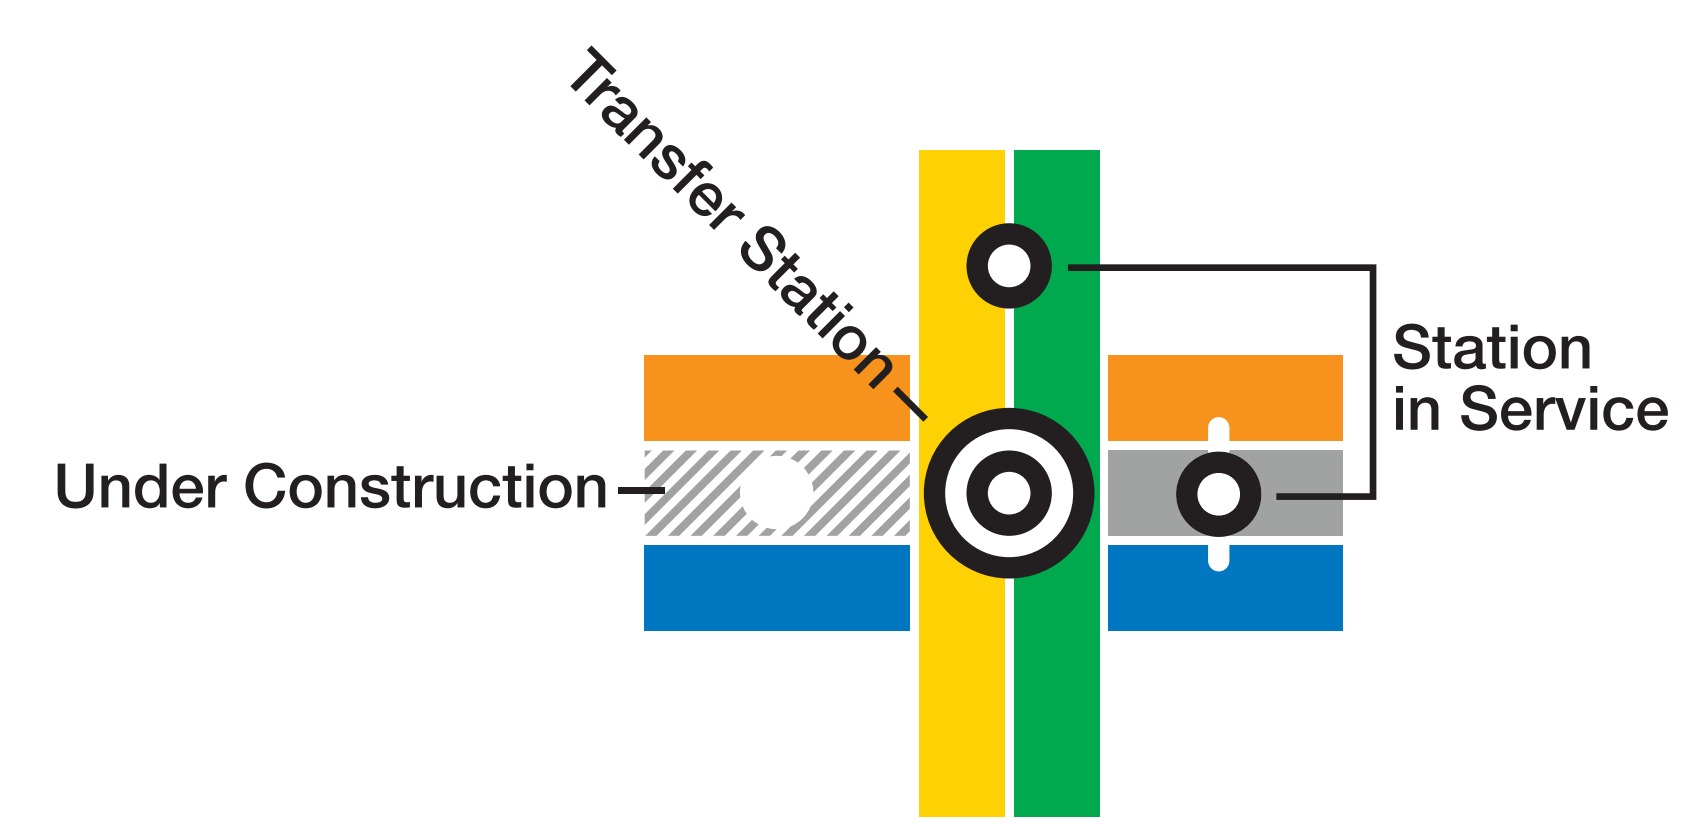

M metro System Map

wmata.com
Information: 202-637-7000 | TTY: 202-962-2033
Metro Transit Police: 202-962-2121 | Text: MYMTPD (696873)

Legend

- **RD** Red Line • Glenmont / Shady Grove
- **OR** Orange Line • New Carrollton / Vienna
- **BL** Blue Line • Franconia-Springfield / Largo Town Center
- **GR** Green Line • Branch Ave / Greenbelt
- **YL** Yellow Line • Huntington / Greenbelt
- **SV** Silver Line • Wiehle-Reston East / Largo Town Center

Station Features

- Bus to Airport
- Parking
- Hospital
- Airport

Connecting Rail Systems

Metro is accessible.

Map is not to scale

No Smoking

No Eating or Drinking

No Animals (except service animals)

No Audio (without earphones)

No Littering or Spitting

No Dangerous or Flammable Items